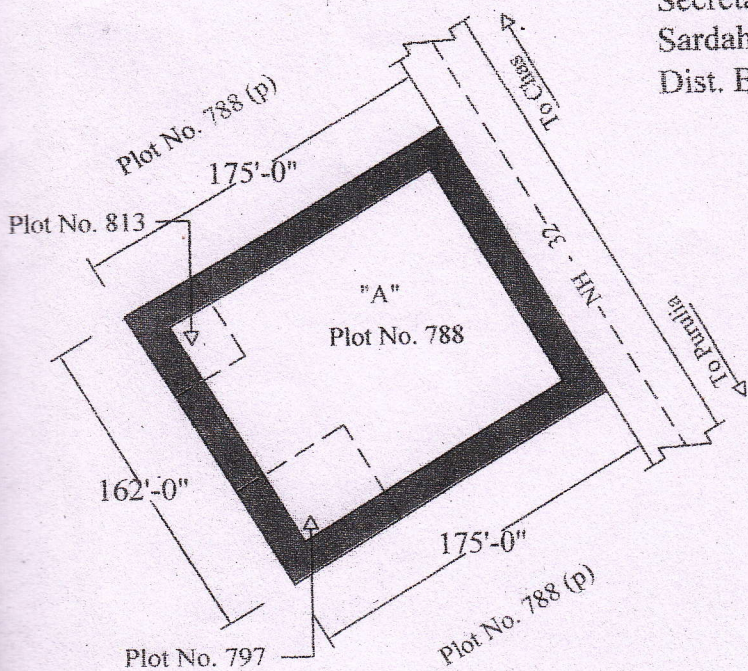

*True copy
D. Mahdal
Amim*