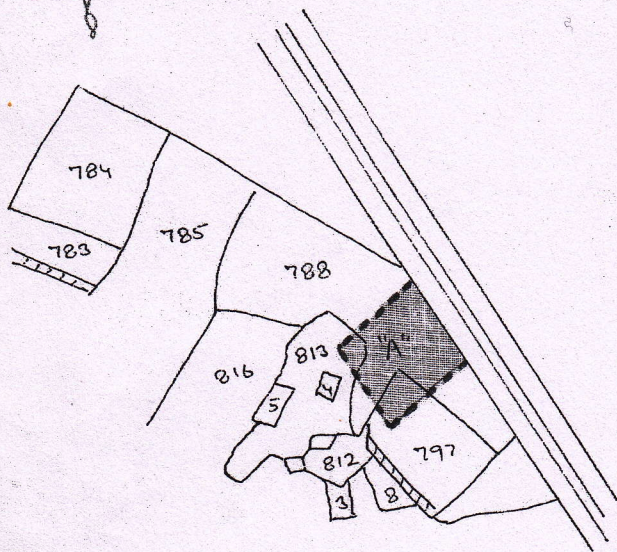

Mouza - Sardaha, Thana - Pindrajora
 Thana No. - 124,
 Dist. Bokaro, Jharkhand

Scale - 1" = 330'

SCHEDULE OF LAND		"A" MARK	
KHATA No.	PLOT No.	AREA	
		ACRES	DEC.
67	788	00	53
67	813	00	03
44	797	00	09
TOTAL		00	65